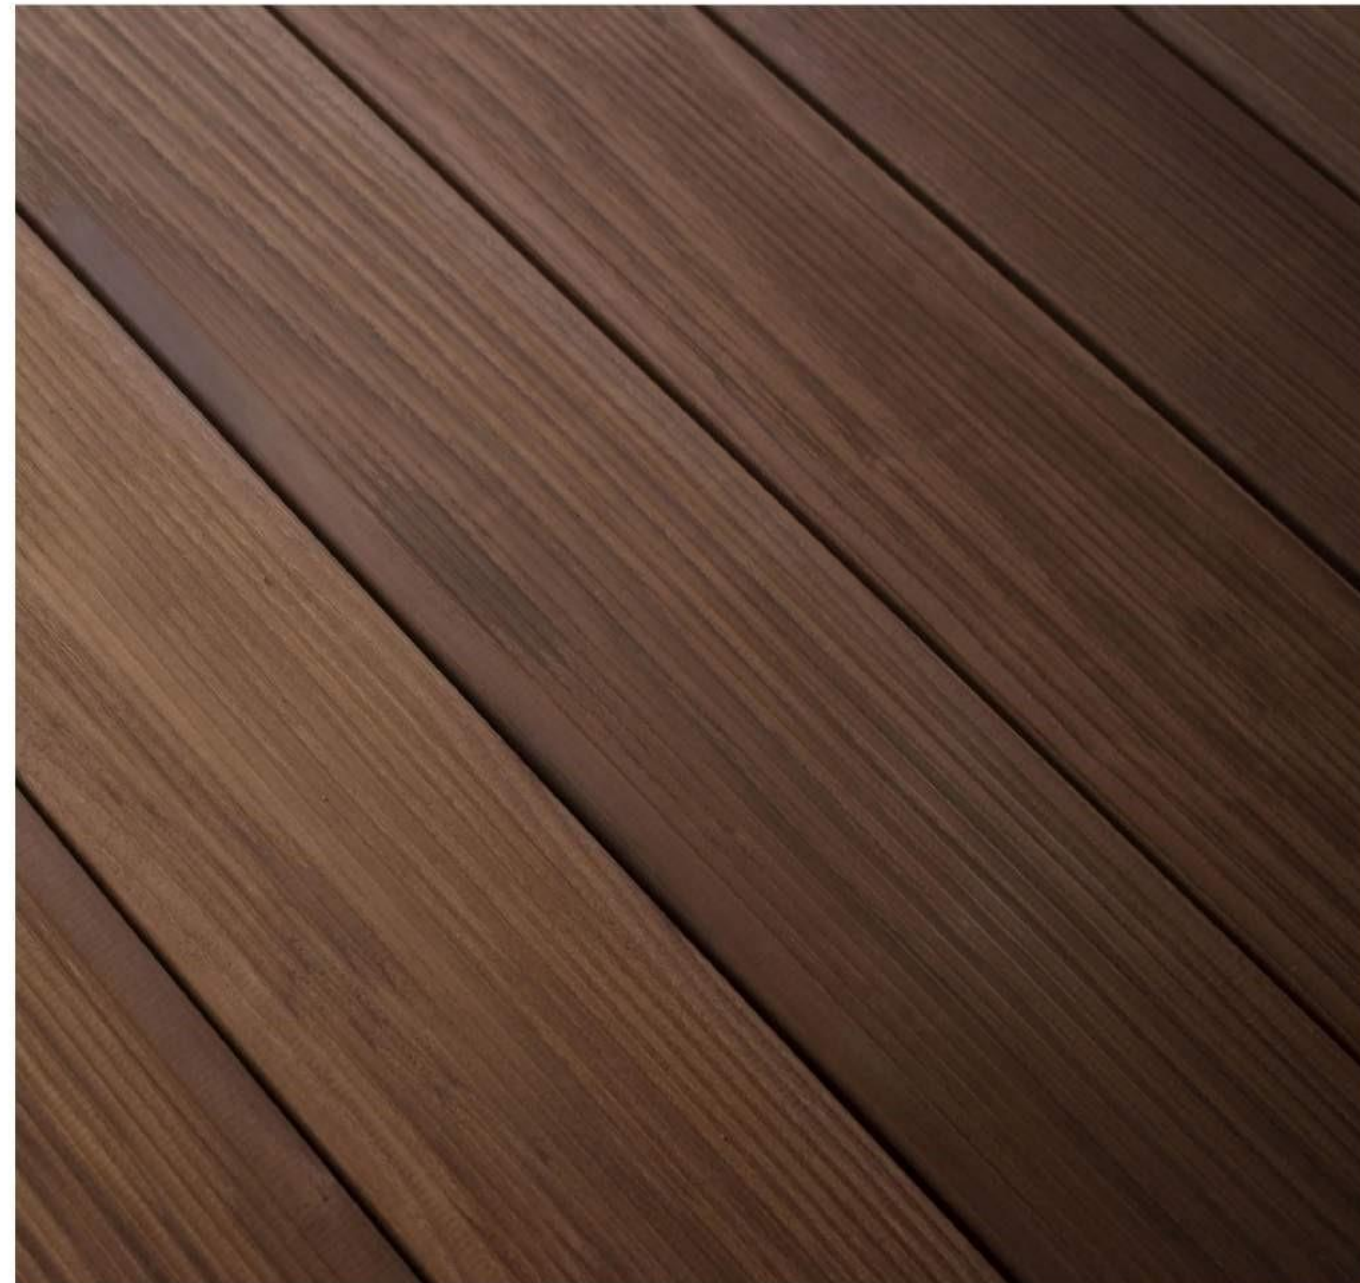

Tikovine_{outdoor}

Crafted out of solid ash wood, Tikovine is an extremely durable and termite resistant solid wood flooring that carries rich, stunning colors for a more affluent atmosphere.

In the production process, the Tikovine goes through thermo-treatment to ensure that it's stable enough to withstand prolonged exposure to weather and let alone moisture. This makes it the perfect choice for both outdoor and indoor applications.

Type : Solid Decking
Species : Thermo Ash
Dimension : 20 x 120 x 800-3000 mm

See the Tikovine Outdoor Collection on
Our Website