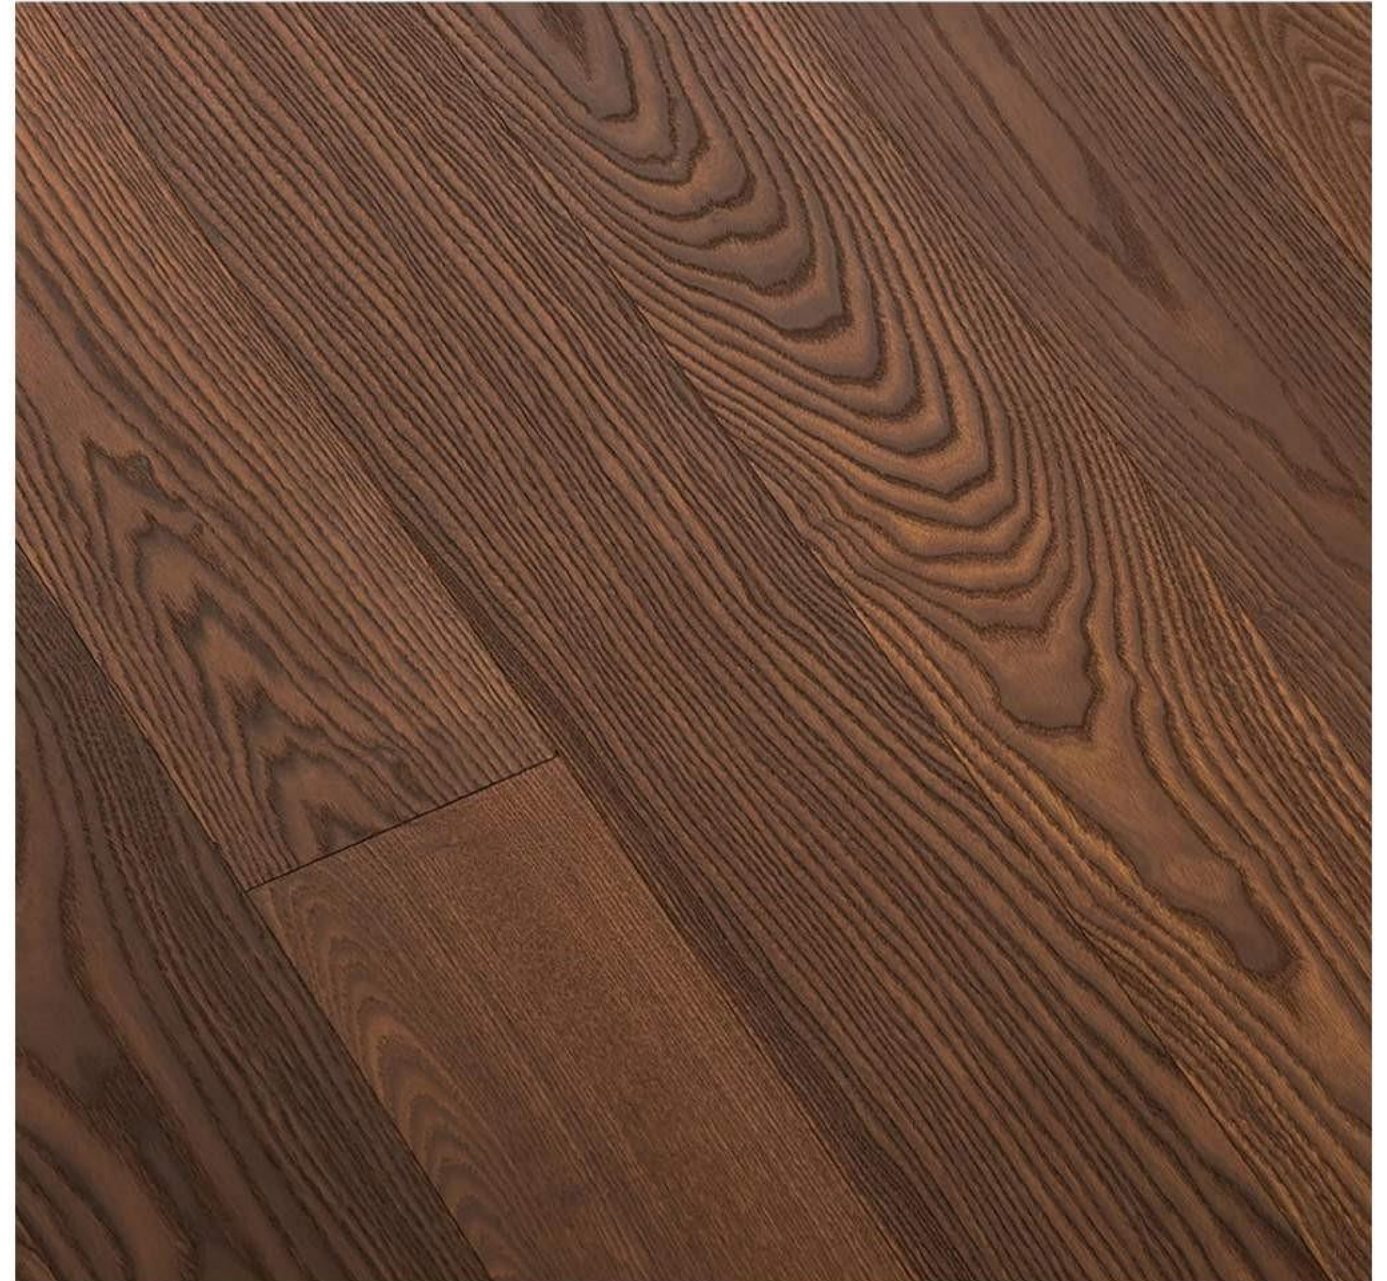

Tikovine

indoor

Crafted out of solid ash wood, Tikovine is an extremely durable and termite resistant solid wood flooring that carries rich, stunning colors for a more affluent atmosphere.

In the production process, the Tikovine goes through thermo-treatment to ensure that it's stable enough to withstand prolonged exposure to weather and let alone moisture. This makes it the perfect choice for both outdoor and indoor applications.

Type : Solid Flooring
Species : Thermo Ash
Dimension: 14 x 120 x 1800 mm
17 x 138 x 2400 mm

See the Tikovine Indoor Collection on
Our Website